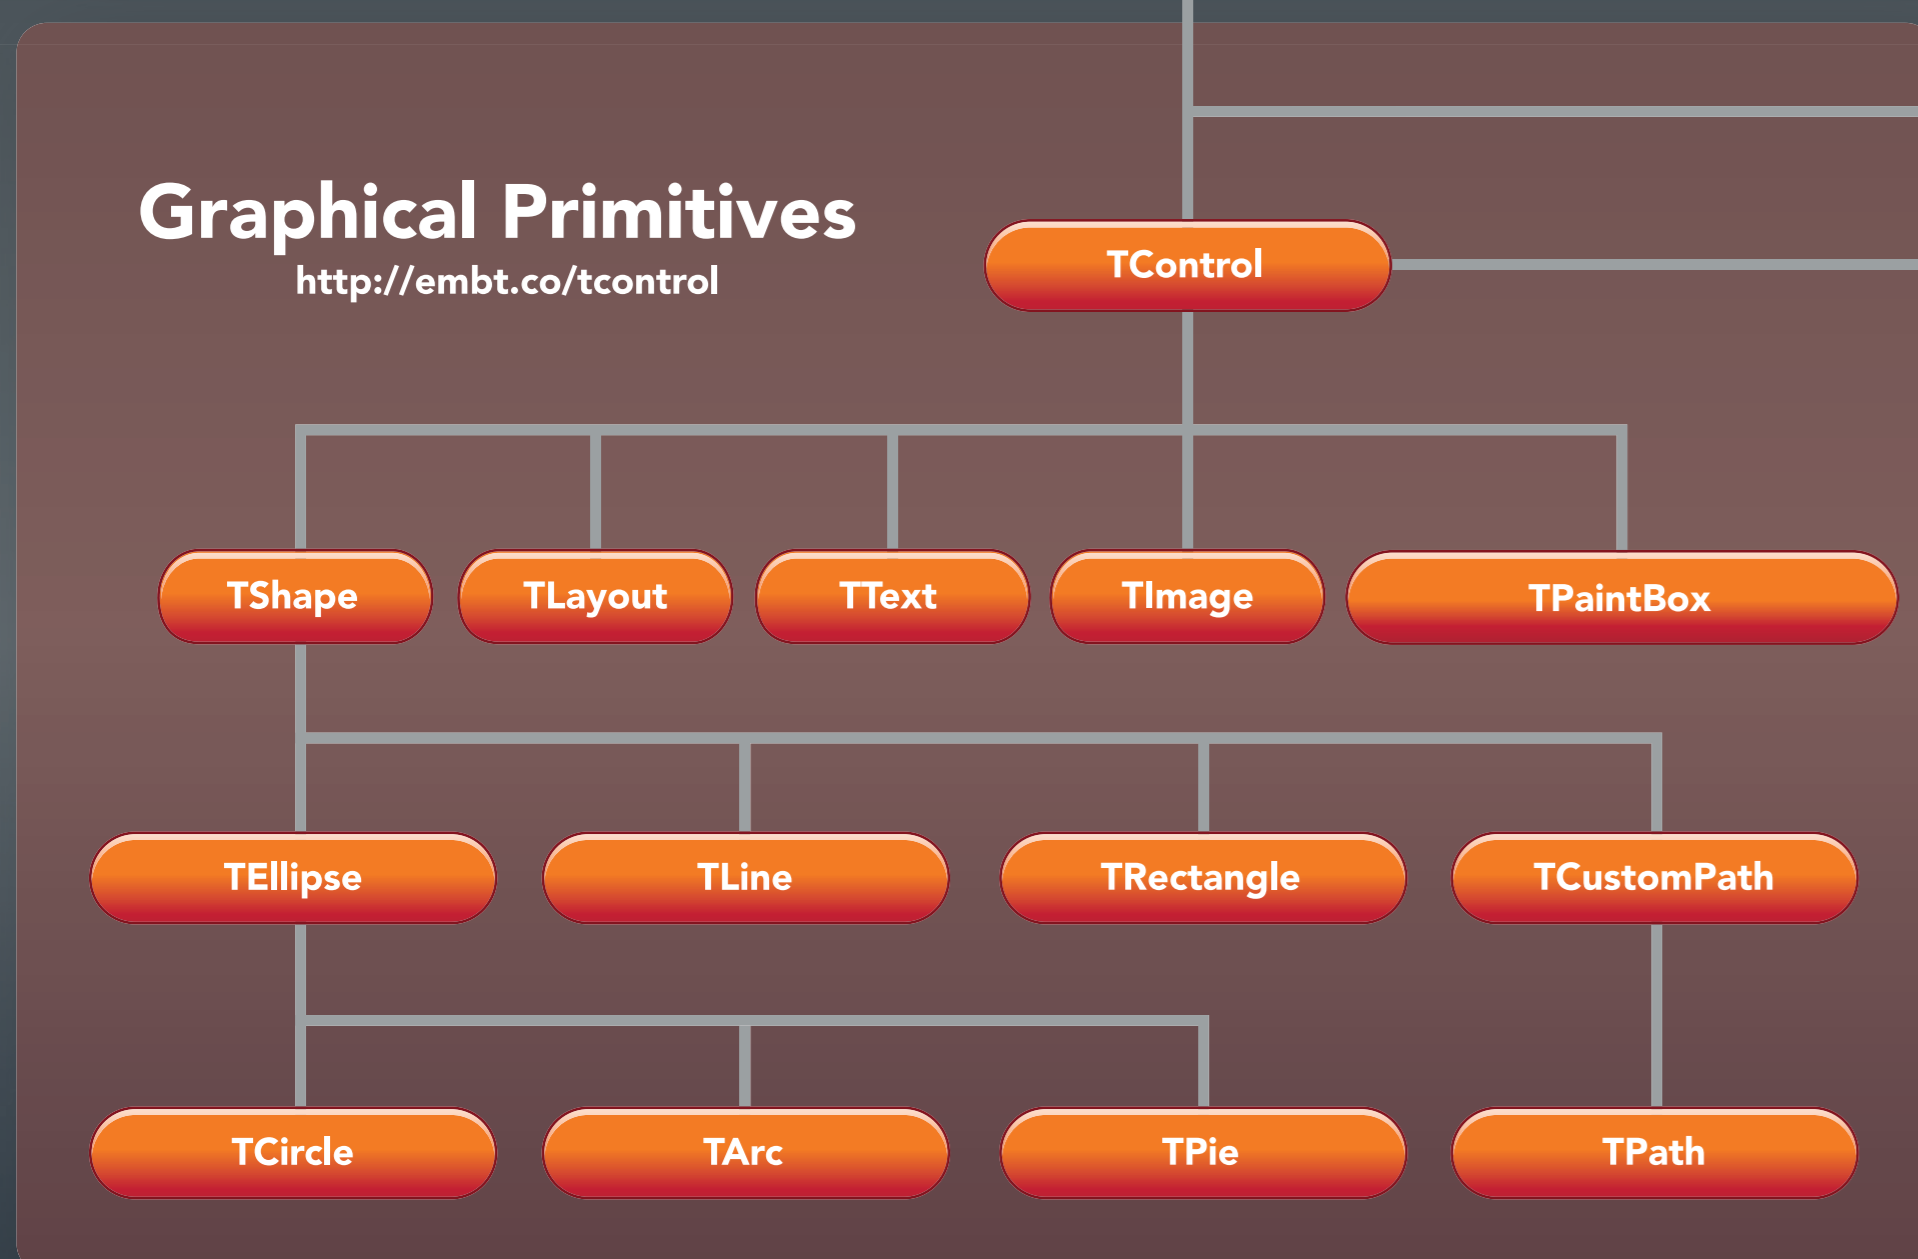

The FM Component Framework

Embarcadero Technologies

This schematic shows major groupings in the FireMonkey object hierarchy. There is lot more to FireMonkey and not all objects in each grouping are shown. Find out more here: <http://embt.co/fm-eu>