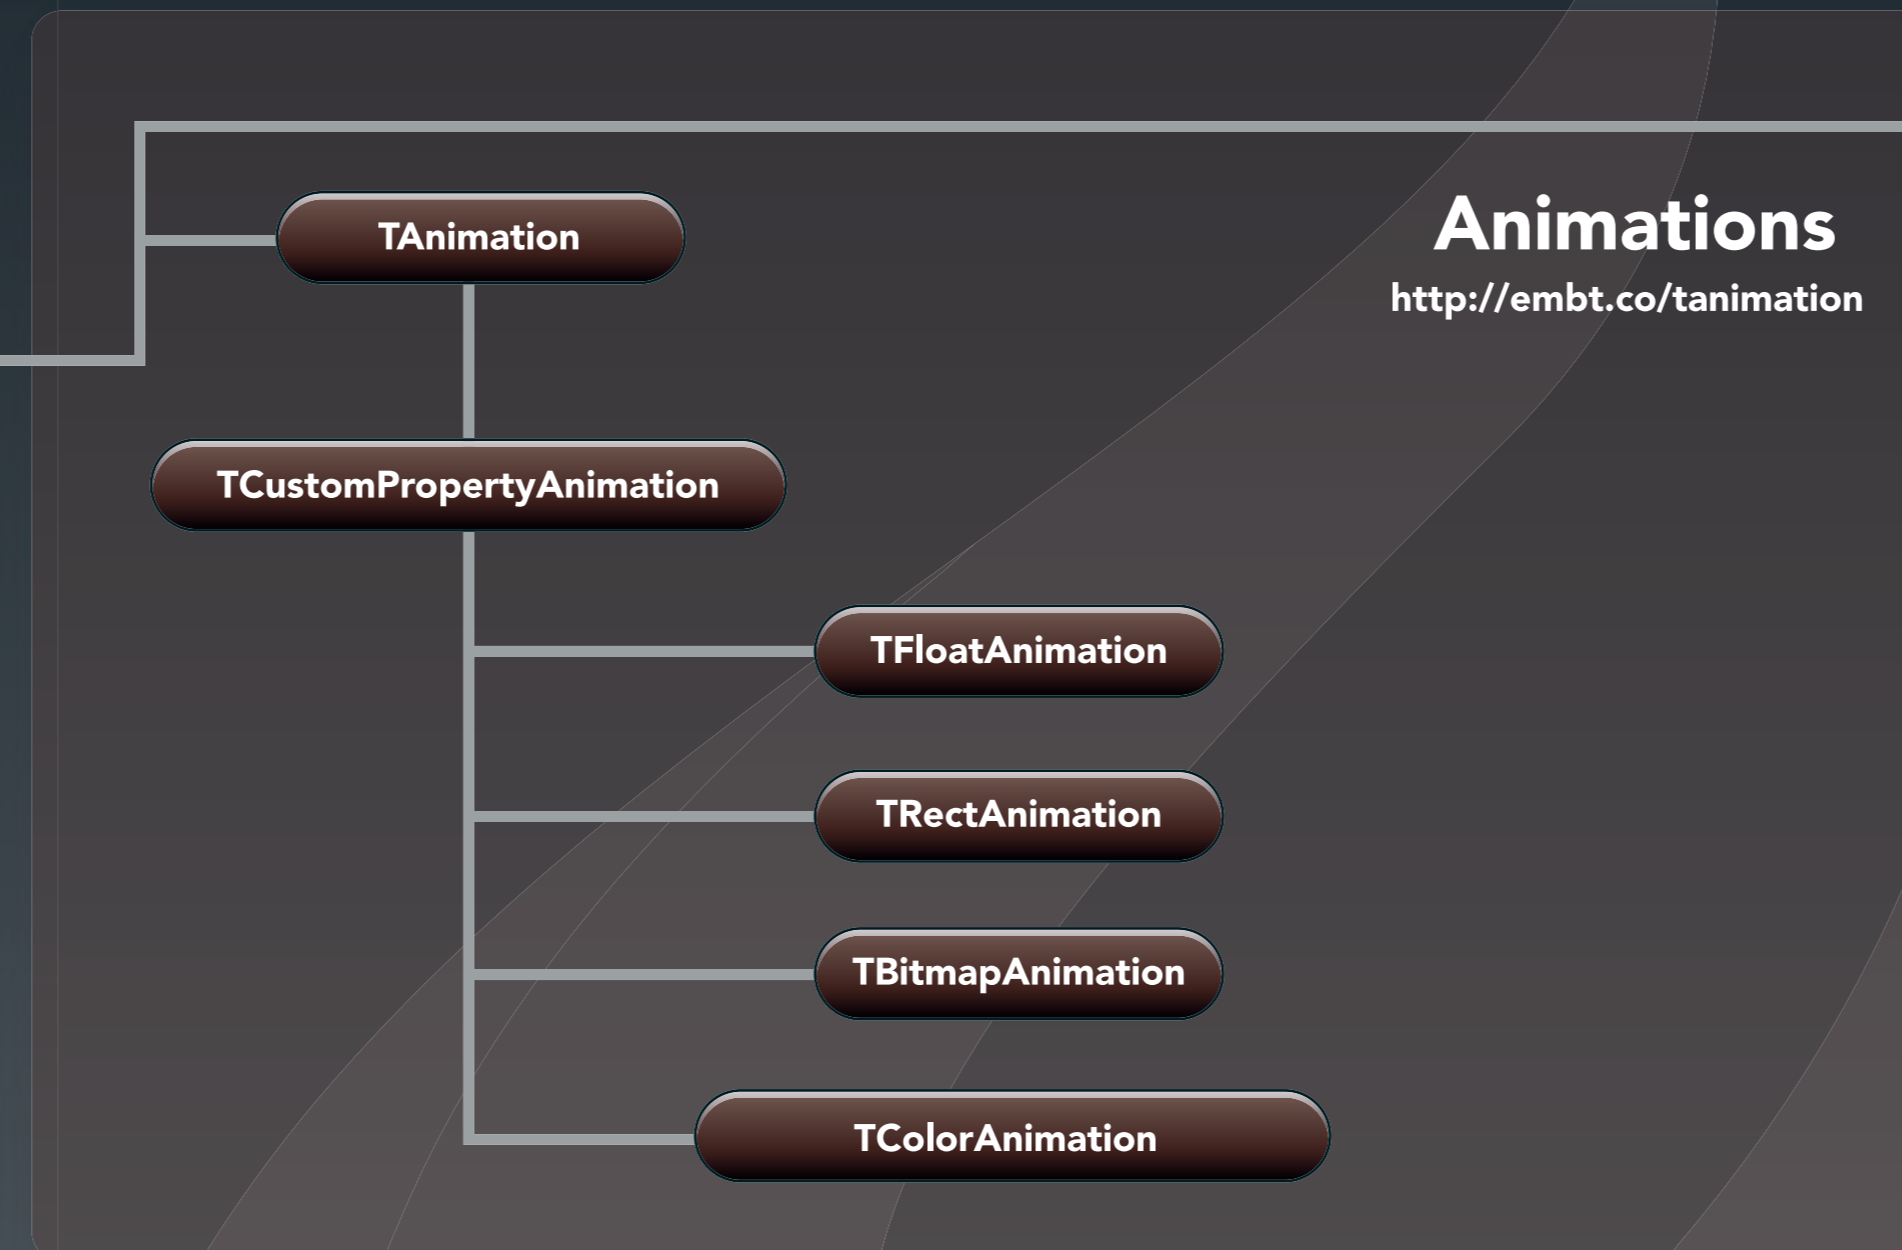

The FM Component Framework

Embarcadero Technologies

This schematic shows major groupings in the FireMonkey object hierarchy. There is lot more to FireMonkey and not all objects in each grouping are shown. Find out more here: <http://embt.co/fm-eu>