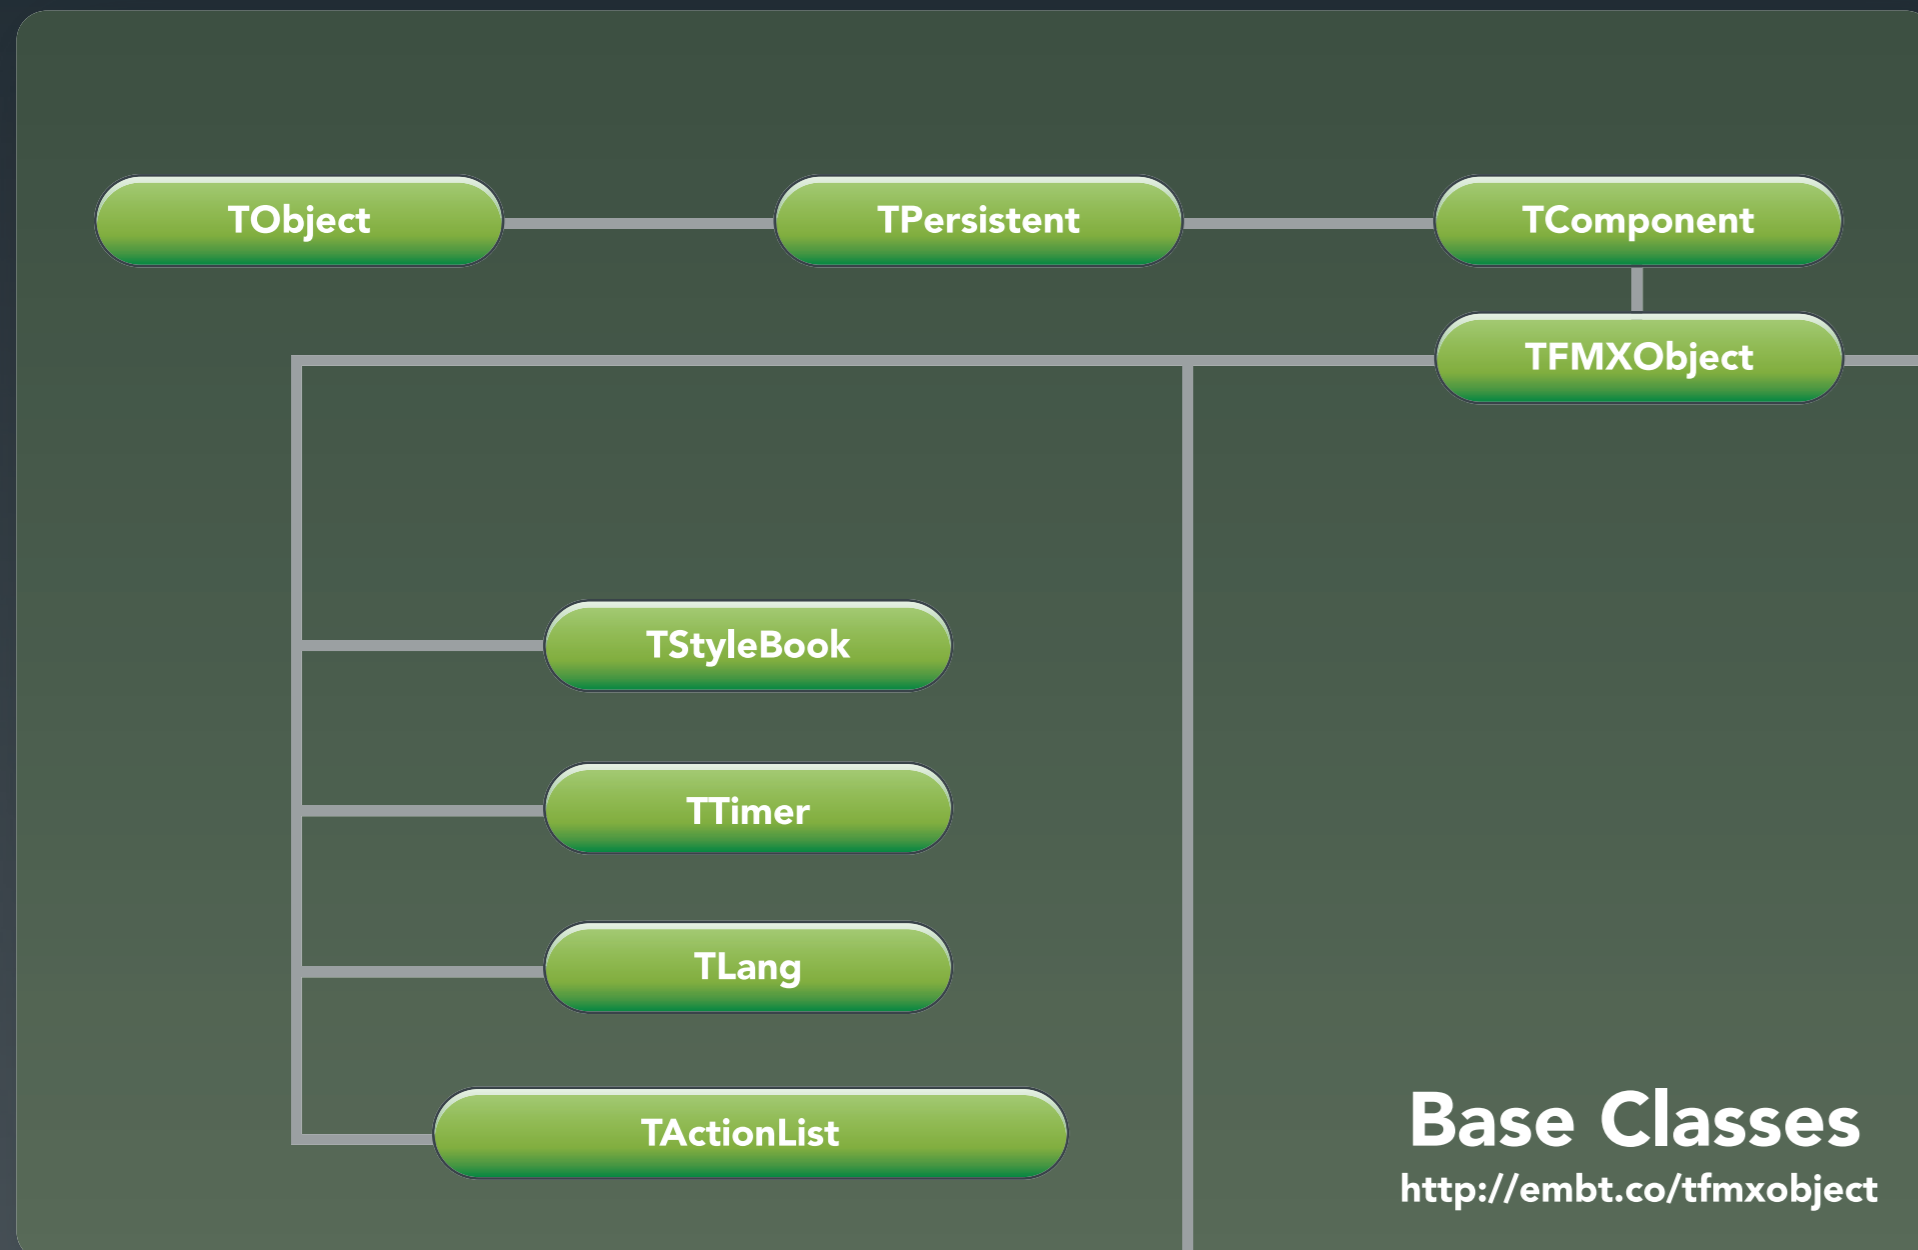

The FM Component Framework

Embarcadero Technologies

This schematic shows major groupings in the FireMonkey object hierarchy. There is lot more to FireMonkey and not all objects in each grouping are shown. Find out more here: <http://embt.co/fm-eu>