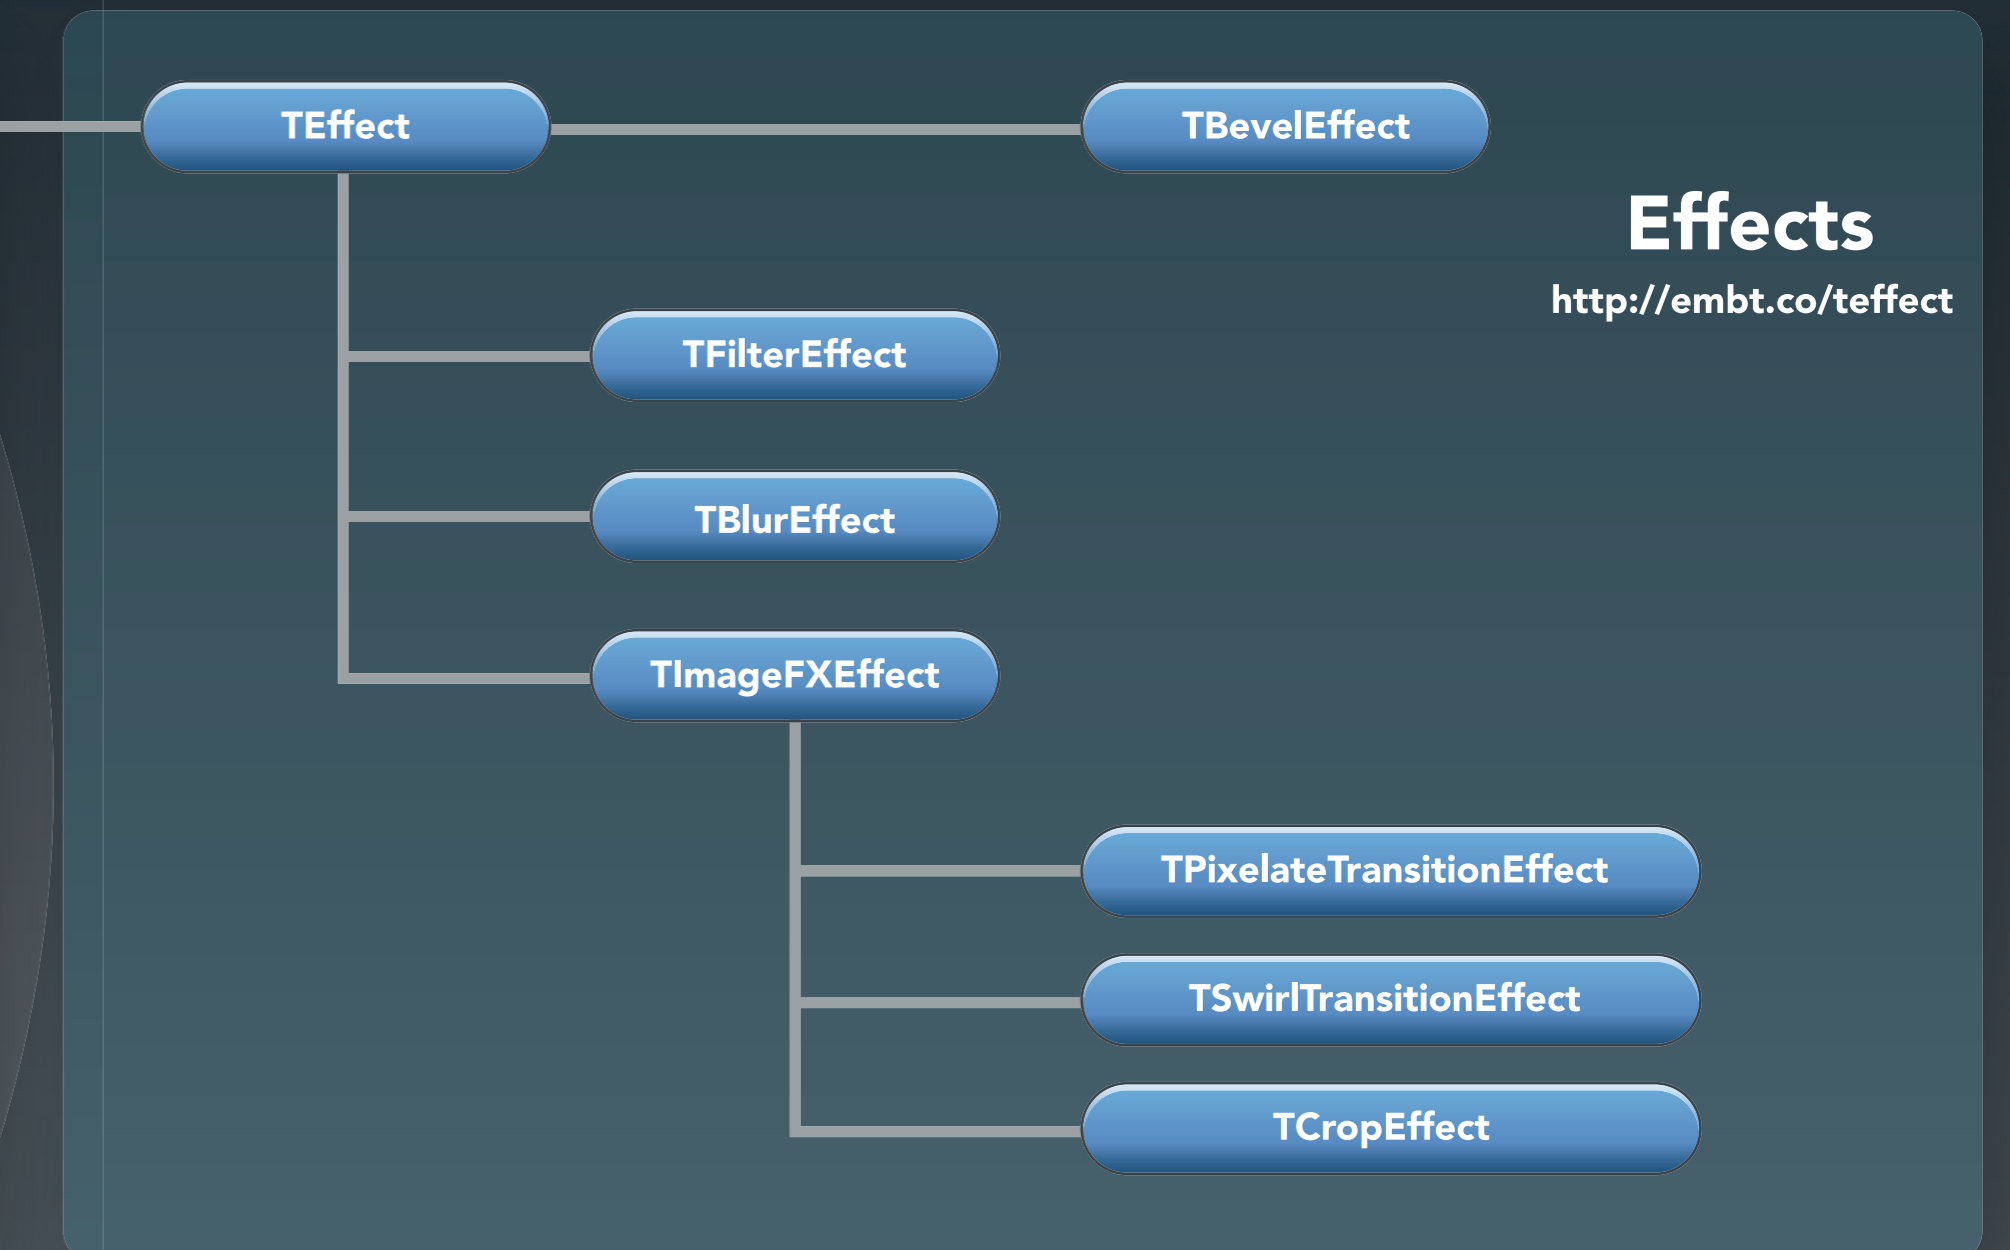

The FM Component Framework

Embarcadero Technologies

This schematic shows major groupings in the FireMonkey object hierarchy. There is lot more to FireMonkey and not all objects in each grouping are shown. Find out more here: <http://embt.co/fm-eu>