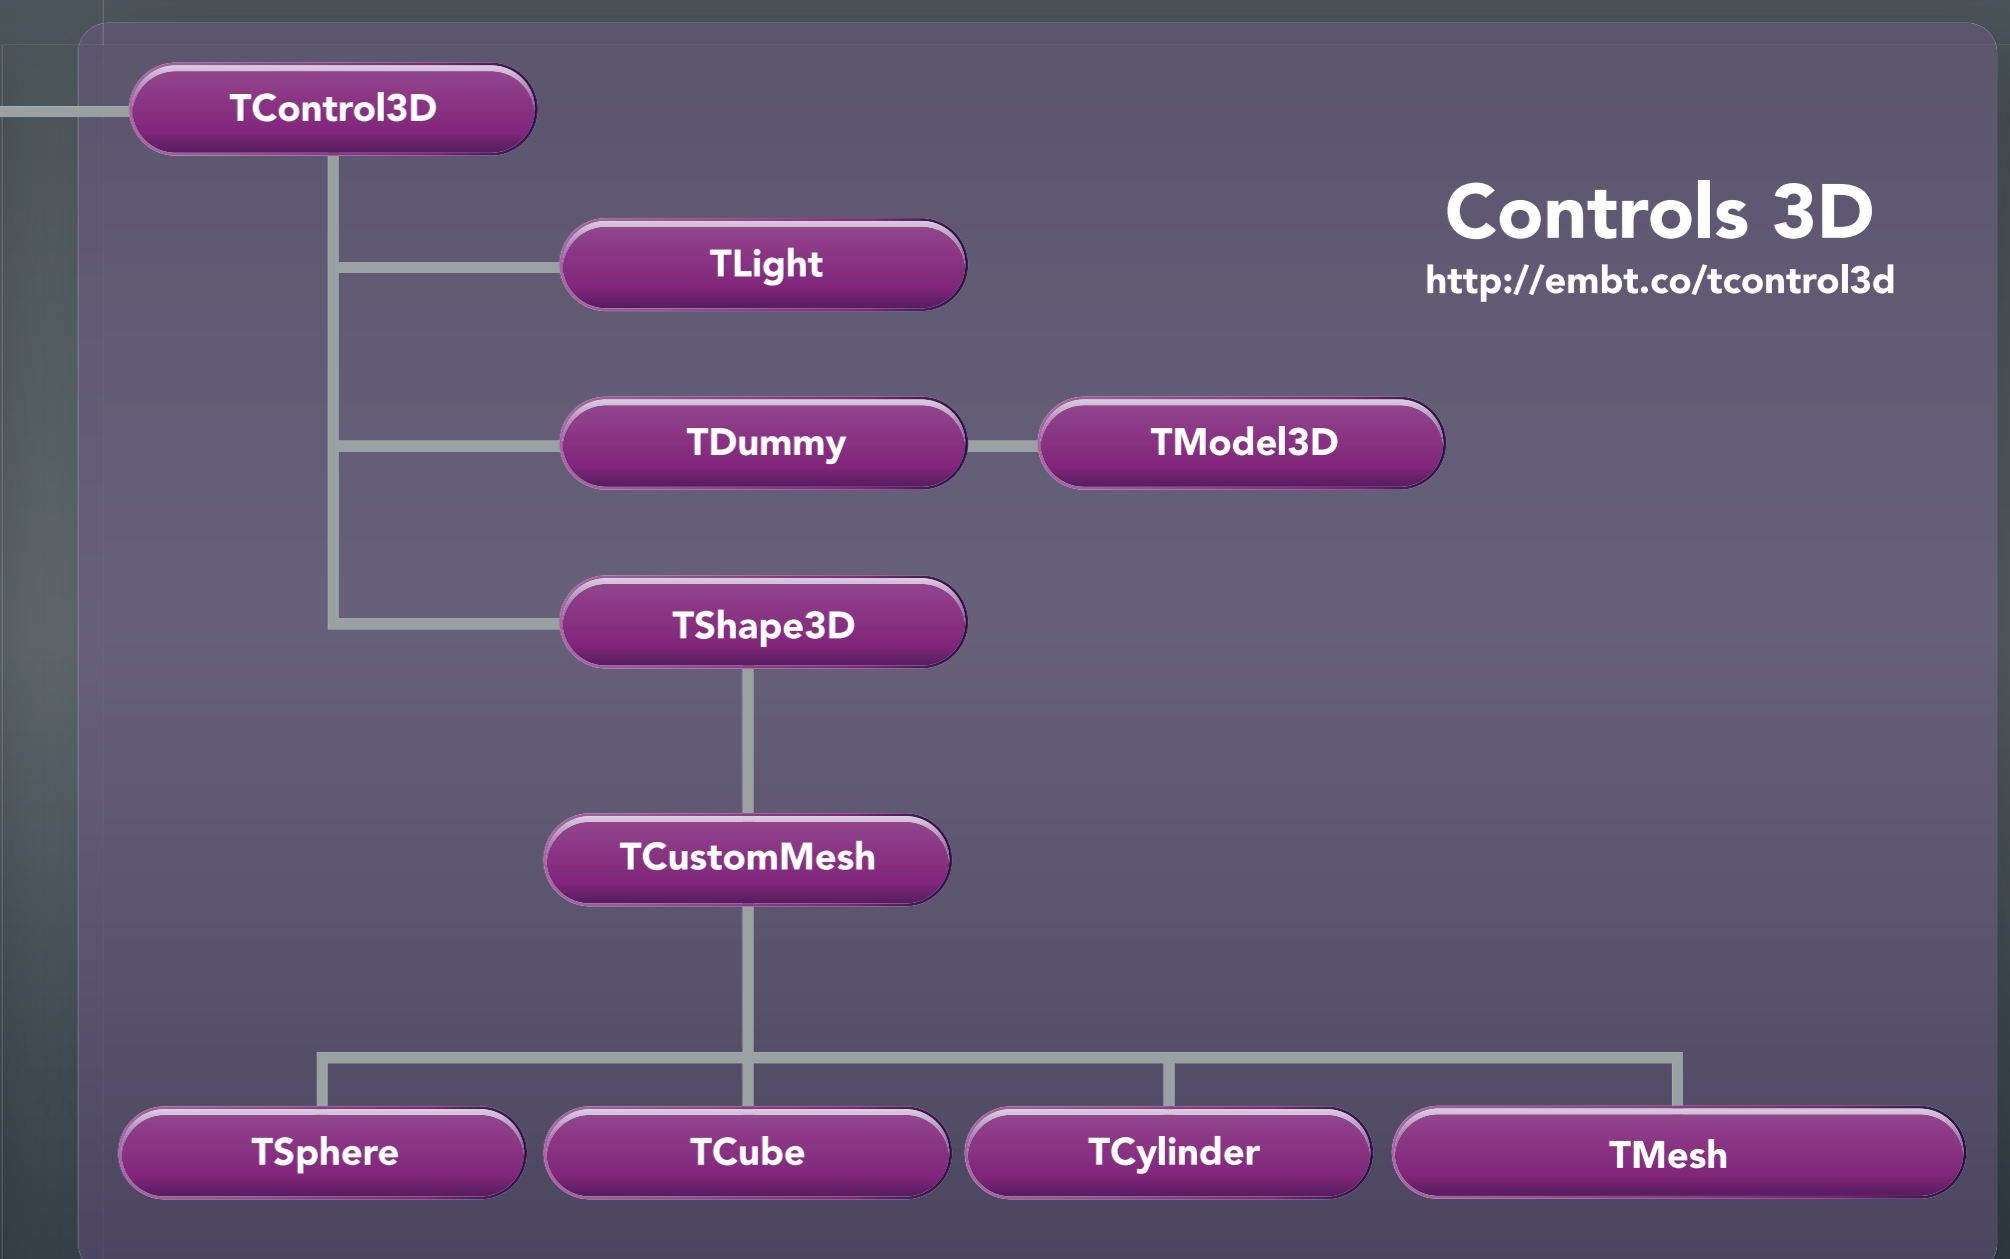

The FM Component Framework

Embarcadero Technologies

This schematic shows major groupings in the FireMonkey object hierarchy. There is lot more to FireMonkey and not all objects in each grouping are shown. Find out more here: <http://embt.co/fm-eu>